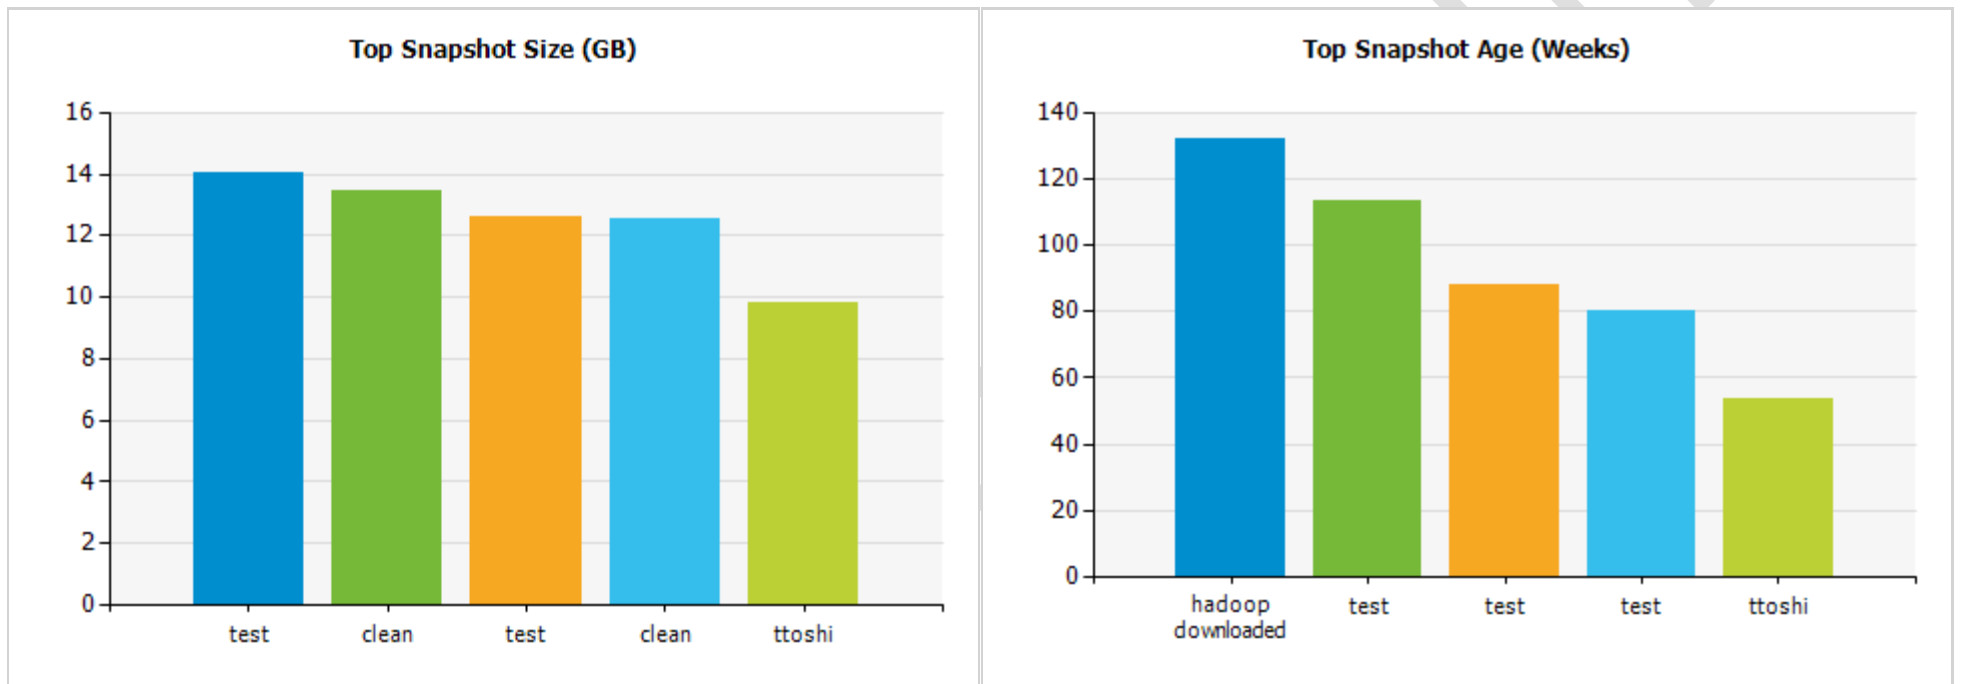

Active Snapshots

Description

This report shows a list of all VMs with snapshots, including the oldest and the largest snapshots in your virtual environment.

Report Parameters

Scope: 192.168.0.242

Snapshot age: older than 1 week

Business View object(s):

Do not report on VMs created by Veeam replication jobs: True

Summary

Details

Virtual Machine	Snapshot Name	Location - ESX host	Snapshot Directory	Snapshot Create Time	Snapshot Size (GB)	VM State
TLINUX	test	192.168.0.244	[T110-2-1HDD2TB] TLINUX/	2017/02/02 12:47:22	14.03	poweredOn
demo_oracle12c	clean	192.168.0.243	[SSD] demo_oracle12c/	2018/07/19 10:04:22	13.45	poweredOff
Sybase_ASE	test	192.168.0.248	[datastore1 (1)] Sybase_ASE/	2017/03/31 14:12:51	12.59	poweredOff
demo_mssql2012	clean	192.168.0.243	[SSD] demo_mssql2012/	2018/07/19 10:04:10	12.55	poweredOff
DB_Oracle11gR2	ttoshi	192.168.0.248	[datastore1 (1)] DB_Oracle11gR2/	2017/10/02 13:56:34	9.83	poweredOn
ToshiLinux1	test	192.168.0.244	[T110-2-1HDD2TB] ToshiLinux(1)(3)(1)(2)(4)(1)/	2016/08/09 16:42:04	7.66	poweredOn
DB2 10.5 CentOS	overflowlogpath 変更前	192.168.0.244	[T110-2-1HDD2TB] DB2 10.5 CentOS/	2018/05/15 10:55:50	6.71	poweredOn
demo_win2016	clean	192.168.0.243	[SSD] demo_win2016/	2018/07/19 9:22:51	5.08	poweredOff
aaip_test	仮想マシンのスナップショット 2018/07/17 9:27 UTC+09:00	192.168.0.244	[T110-2-1HDD2TB] aaip_test/	2018/07/17 9:27:14	2.88	poweredOn
T_Pos9.5	BeforeInstallPOS	192.168.0.241	[HDD3TB242] T_Pos9.5/	2018/04/23 17:37:32	2.14	poweredOff
T32bPOS95	beforePOS	192.168.0.241	[HDD3TB242] T32bPOS95/	2018/05/10 14:49:52	1.59	poweredOff
Hadoop	hadoop downloaded	192.168.0.241	[HDD3TB242] Hadoop/	2016/03/31 18:22:35	0.66	poweredOff
ooyama demo win16	default	192.168.0.241	[HDD3TB242] starwind win16/	2018/10/02 10:26:15	0.30	poweredOn
testlinux_replica	test_shinfuku	192.168.0.244	[T110-2-1HDD2TB] testlinux_replica/	2018/08/27 9:47:37	0.00	poweredOff